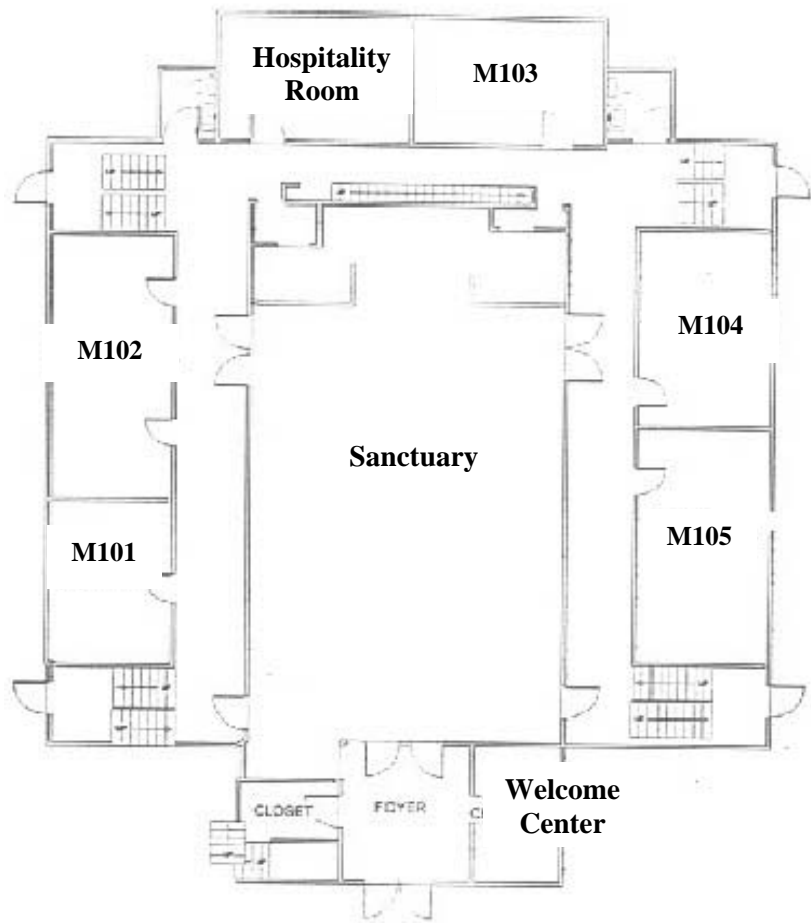

PURCELLVILLE BAPTIST CHURCH FLOOR LAYOUT

Main Level

Basement Level